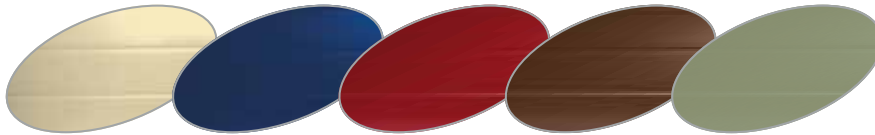

**BEST
CHOICE**
garage doors

Available Colours - Insulated Roller Door:

Painted finishes (eggshell finish):

* Colour available in Gliderol Insulated Roller Door **Compact**®

White*
RAL 9016

Grey
RAL 7038

Anthracite*
RAL 7016

Black*
RAL 9011

Cream
RAL 9001

Green Fir*
RAL 6009

Light Ivory
RAL 1015

Dark Blue*
RAL 5011

Purple Red*
RAL 3004

Brown*
RAL 8014

Chartwell Green
BS 14C 35

NEW Painted finishes
(woodgrain eggshell finish):

Golden Oak

Rosewood

Laminate finishes
(woodgrain textured finish):

Golden Oak

Mahogany

Rosewood

Same price as standard painted finish.

A Note Concerning Colours: Door guides are available in colours matching the door curtain except laminate door colours (supplied in brown). Coloured guide rails are supplied as standard, however they may not exactly match the lath colour. The manufacturing process for the lath profile results in a textured finish, whilst all other coloured items (guides, bottom laths, lock laths, optional fascias and vision panels) are supplied in a satin finish so cannot be guaranteed to match exactly. Over time, some scuffing may occur on front and rear surfaces of doors as a result of their normal operation.