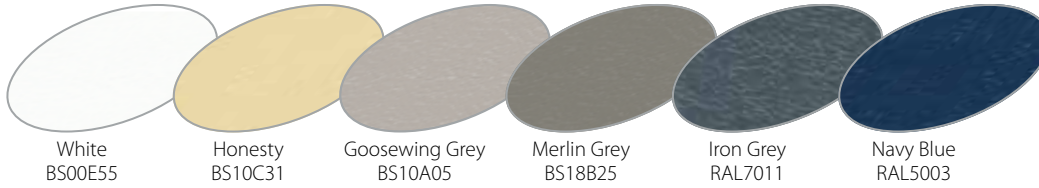

## Available Colours - Roller Doors:

\* Laminate finish. The colours are printed and may not match exactly. Steel colour swatches are available.